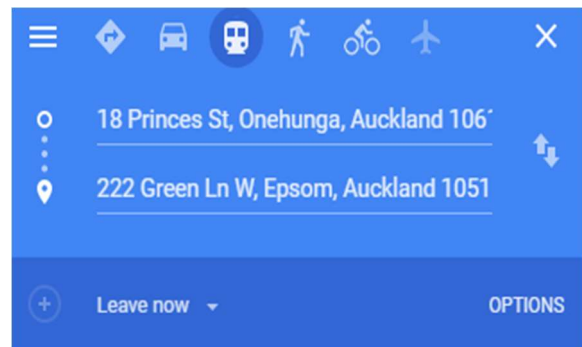

Send directions to your phone

1:57 PM–2:19 PM 22 min
309
2:02 PM from Church St/George Terrace
11 min every 30 min
[DETAILS](#)