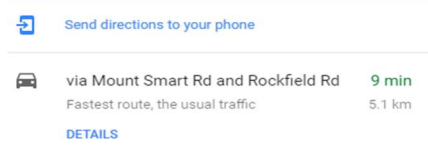

3) Sai Motels Greenlane Auckland

<https://sai-motels.aucklandcityhotels.net/en/>