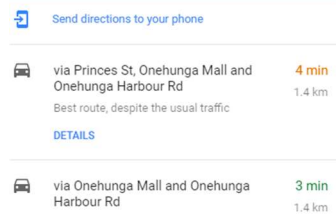

List Of Accommodation near Sai Temple: Onehunga

Shivir Venue: Shri Shirdi Sai Baba's Mandir(Hall)

Venue Address: 12-18 Princes St,
Onehunga,
Auckland 1061

1) Airport Harbour View Motel

<https://www.airportharbourview.co.nz/index.html>

2) Harbour View Cottage B&B

<https://www.harbourviewcottagebnb.com/>

3) Sai Motels Greenlane Auckland

<https://sai-motels.aucklandcityhotels.net/en/>

4) Greenlane Motel

<https://www.greenlanemotel.co.nz/>

Send directions to your phone

- Send directions to your phone
- via State Highway 20 **7 min**
Fastest route, the usual traffic
5.3 km
[DETAILS](#)

- Send directions to your phone
- 2:10 PM–2:28 PM **18 min**
 > > 313
 2:17 PM from 109 Onehunga Mall
 7 min every 20 min
[DETAILS](#)

8) Campus Summer Stays - Wellesley Apartments

<https://www.shortstaysanz.com/wellesley-apartments>

- Send directions to your phone
- via Urban Route 12 **18 min**
Fastest route, the usual traffic
9.9 km
[DETAILS](#)
 - via Beachcroft Ave and Urban Route 12 **19 min**
Some traffic, as usual
9.7 km
 - via Manukau Rd **19 min**
Some traffic, as usual
9.0 km