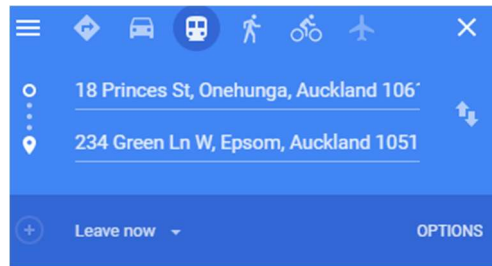

<http://parklane-hotel.co.nz/>

Send directions to your phone

via Urban Route 12 **11 min**
Fastest route, despite the usual traffic 5.3 km
[DETAILS](#)

via Manukau Rd **11 min**
Some traffic, as usual 4.6 km

- Send directions to your phone
- via Urban Route 12 **11 min**
Fastest route, despite the usual traffic
5.4 km
[DETAILS](#)
 - via Manukau Rd **12 min**
Some traffic, as usual
4.7 km
 - via Campbell Rd **12 min**
6.2 km

- Send directions to your phone
- via State Highway 20 **7 min**
Fastest route, the usual traffic
5.3 km
[DETAILS](#)

- Send directions to your phone
- 2:10 PM–2:28 PM **18 min**
 > > 313
 2:17 PM from 109 Onehunga Mall
 7 min every 20 min
[DETAILS](#)

8) Campus Summer Stays - Wellesley Apartments

<https://www.shortstaysanz.com/wellesley-apartments>

- Send directions to your phone
- via Urban Route 12 **18 min**
Fastest route, the usual traffic
9.9 km
[DETAILS](#)
 - via Beachcroft Ave and Urban Route 12 **19 min**
Some traffic, as usual
9.7 km
 - via Manukau Rd **19 min**
Some traffic, as usual
9.0 km