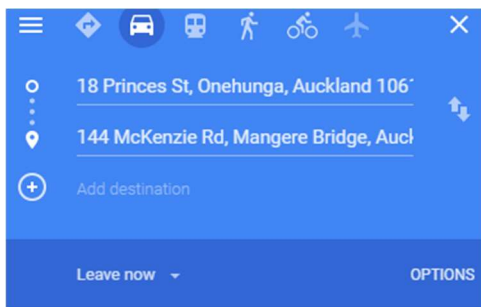

<http://parklane-hotel.co.nz/>

Send directions to your phone

via Urban Route 12 **11 min**
Fastest route, despite the usual traffic 5.3 km
[DETAILS](#)

via Manukau Rd **11 min**
Some traffic, as usual 4.6 km

- Send directions to your phone
- via Urban Route 12 **11 min**
Fastest route, despite the usual traffic
5.4 km
[DETAILS](#)
 - via Manukau Rd **12 min**
Some traffic, as usual
4.7 km
 - via Campbell Rd **12 min**
6.2 km

- Send directions to your phone
- via State Highway 20 **7 min**
Fastest route, the usual traffic
5.3 km
[DETAILS](#)

- Send directions to your phone
- 2:10 PM–2:28 PM **18 min**
 > > 313
 2:17 PM from 109 Onehunga Mall
 7 min every 20 min
[DETAILS](#)

8) Campus Summer Stays - Wellesley Apartments

<https://www.shortstaysanz.com/wellesley-apartments>

- Send directions to your phone
- via Urban Route 12 **18 min**
Fastest route, the usual traffic
9.9 km
[DETAILS](#)
 - via Beachcroft Ave and Urban Route 12 **19 min**
Some traffic, as usual
9.7 km
 - via Manukau Rd **19 min**
Some traffic, as usual
9.0 km