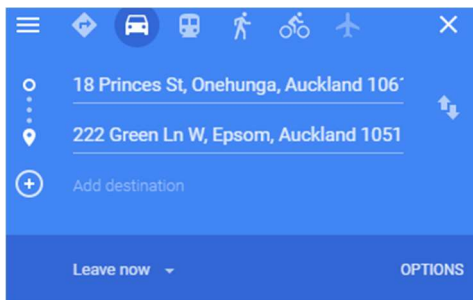

Send directions to your phone

1:53 PM–2:24 PM 31 min
298
2:00 PM from Stop B Onehunga Transport Centre
10 min every 20 min
[DETAILS](#)

2:08 PM–2:34 PM 26 min
ONE

2:08 PM–2:35 PM 27 min
ONE 298/321

5) Parklane Motor Lodge

<http://parklane-hotel.co.nz/>

Send directions to your phone

via Urban Route 12 **11 min**
Fastest route, despite the usual traffic 5.3 km
[DETAILS](#)

via Manukau Rd **11 min**
Some traffic, as usual 4.6 km

- Send directions to your phone
- via State Highway 20 **7 min**
Fastest route, the usual traffic
5.3 km
[DETAILS](#)

- Send directions to your phone
- 2:10 PM–2:28 PM **18 min**
 > > 313
 2:17 PM from 109 Onehunga Mall
 7 min every 20 min
[DETAILS](#)

8) Campus Summer Stays - Wellesley Apartments

<https://www.shortstaysanz.com/wellesley-apartments>

- Send directions to your phone
- via Urban Route 12 **18 min**
Fastest route, the usual traffic
9.9 km
[DETAILS](#)
 - via Beachcroft Ave and Urban Route 12 **19 min**
Some traffic, as usual
9.7 km
 - via Manukau Rd **19 min**
Some traffic, as usual
9.0 km