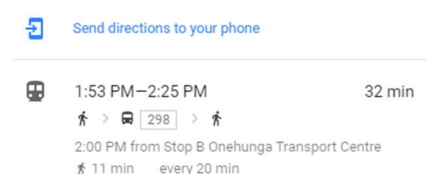

3) Sai Motels Greenlane Auckland

<https://sai-motels.aucklandcityhotels.net/en/>