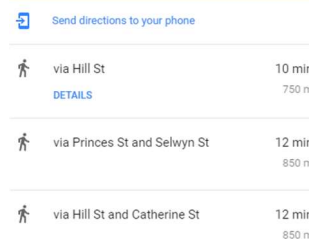

2) Harbour View Cottage B&B

<https://www.harbourviewcottagebnb.com/>