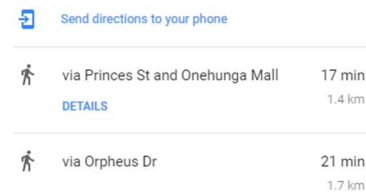

List Of Accommodation near Sai Temple: Onehunga

Shivir Venue: Shri Shirdi Sai Baba's Mandir(Hall)

Venue Address: 12-18 Princes St,
Onehunga,
Auckland 1061

1) Airport Harbour View Motel

<https://www.airportharbourview.co.nz/index.html>

2) Harbour View Cottage B&B

<https://www.harbourviewcottagebnb.com/>

3) Sai Motels Greenlane Auckland

<https://sai-motels.aucklandcityhotels.net/en/>

4) Greenlane Motel

<https://www.greenlanemotel.co.nz/>

Send directions to your phone

- Send directions to your phone
- via State Highway 20 **7 min**
Fastest route, the usual traffic
5.3 km
[DETAILS](#)

- Send directions to your phone
- 2:10 PM–2:28 PM **18 min**
 > > 313
 2:17 PM from 109 Onehunga Mall
 7 min every 20 min
[DETAILS](#)

8) Campus Summer Stays - Wellesley Apartments

<https://www.shortstaysanz.com/wellesley-apartments>

- Send directions to your phone
- via Urban Route 12 **18 min**
Fastest route, the usual traffic
9.9 km
[DETAILS](#)
 - via Beachcroft Ave and Urban Route 12 **19 min**
Some traffic, as usual
9.7 km
 - via Manukau Rd **19 min**
Some traffic, as usual
9.0 km