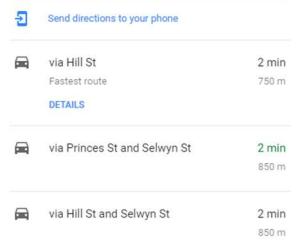

2) Harbour View Cottage B&B

<https://www.harbourviewcottagebnb.com/>